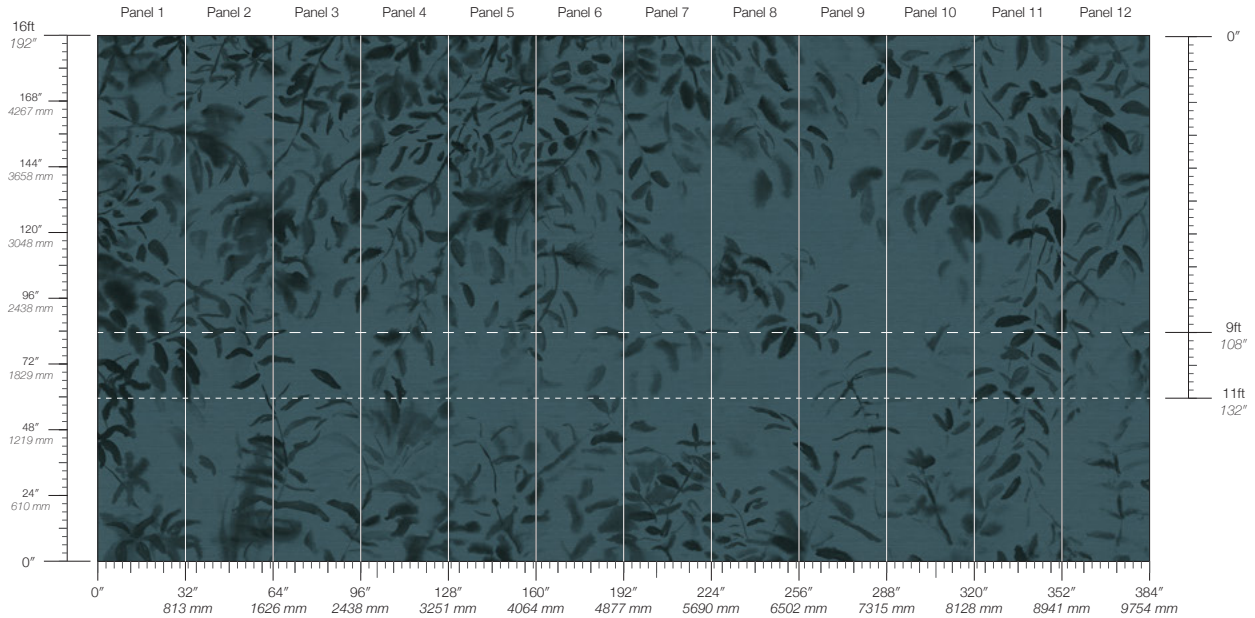

Prima Focus

Suitable for residential and commercial projects

COLOR

Focus

REPEAT

Non-repeating

DETAILS

Custom options available

DISCLAIMER

Refer to our website to see the full mural artwork. Color and shade will vary by lot. Visible panel seam. Reference the physical sample for color and texture. Panel maps represent mural artwork only.

ITEM

8803

STOCK

Made to order

MAINTENANCE

Water-based cleanser

CONTENT

Grasscloth

LEAD TIME

4 weeks to print

ENVIRONMENTAL

PVC Free

PANEL WIDTH

32" / 813 mm trimmed

MINIMUM

1 panel

SPECS

Natural Grasscloth

PANEL HEIGHT

108" / 2743 mm base
132" / 3353 mm standard
192" / 4877 mm extended

PRICE

Available upon request

TESTING

ASTM E84 Adhered Class A

ORIGIN

USA